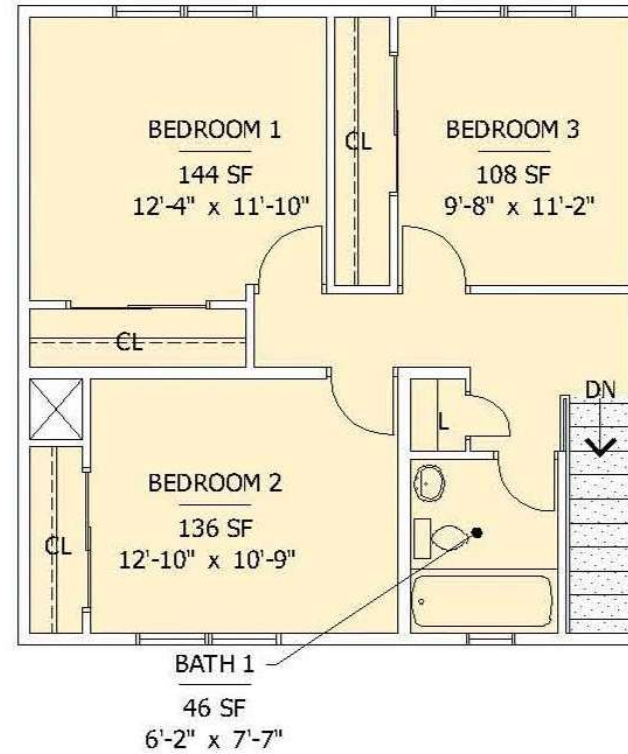

FIRST FLOOR

SECOND FLOOR

EXISTING NET

NON-NET

EXISTING

UNIT TYPE G3-66

CL CAMP LESTER OLD NEIGHBORHOOD

CG03/FG03

GROSS S.F. : 1469

NET S.F. : 1207