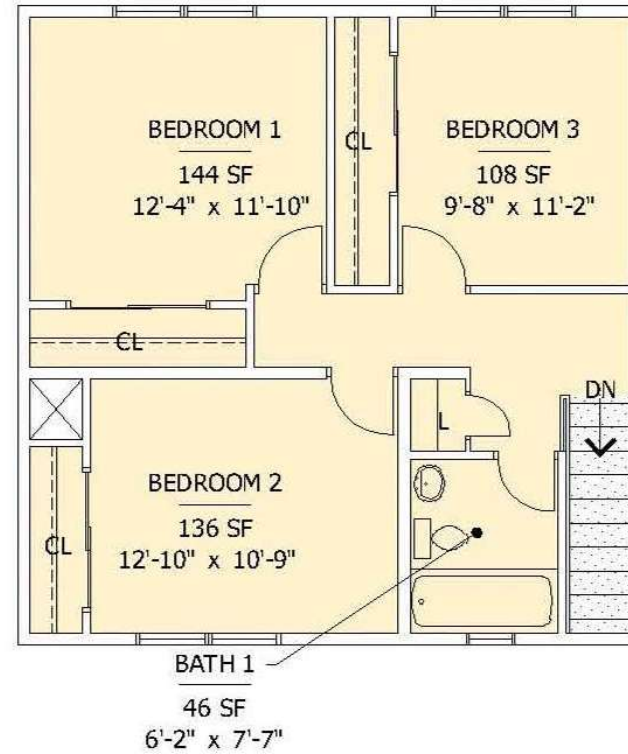

FIRST FLOOR

SECOND FLOOR

EXISTING NET

NON-NET

**EXISTING**

UNIT TYPE G3-66

CL CAMP LESTER OLD NEIGHBORHOOD

CG03/FG03

GROSS S.F. : 1469

NET S.F. : 1207