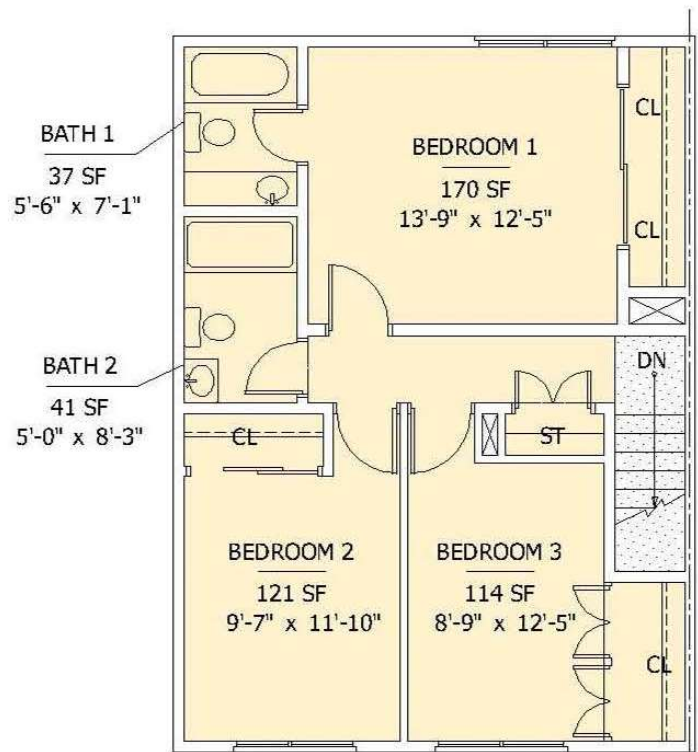

FIRST FLOOR

- EXISTING NET
- NON- NET

EXISTING

UNIT TYPE JB3-82p3

KAB JENNINGS NEIGHBORHOOD

JNCO3/SNCO3

GROSS S.F. : 1667

NET S.F. : 1386