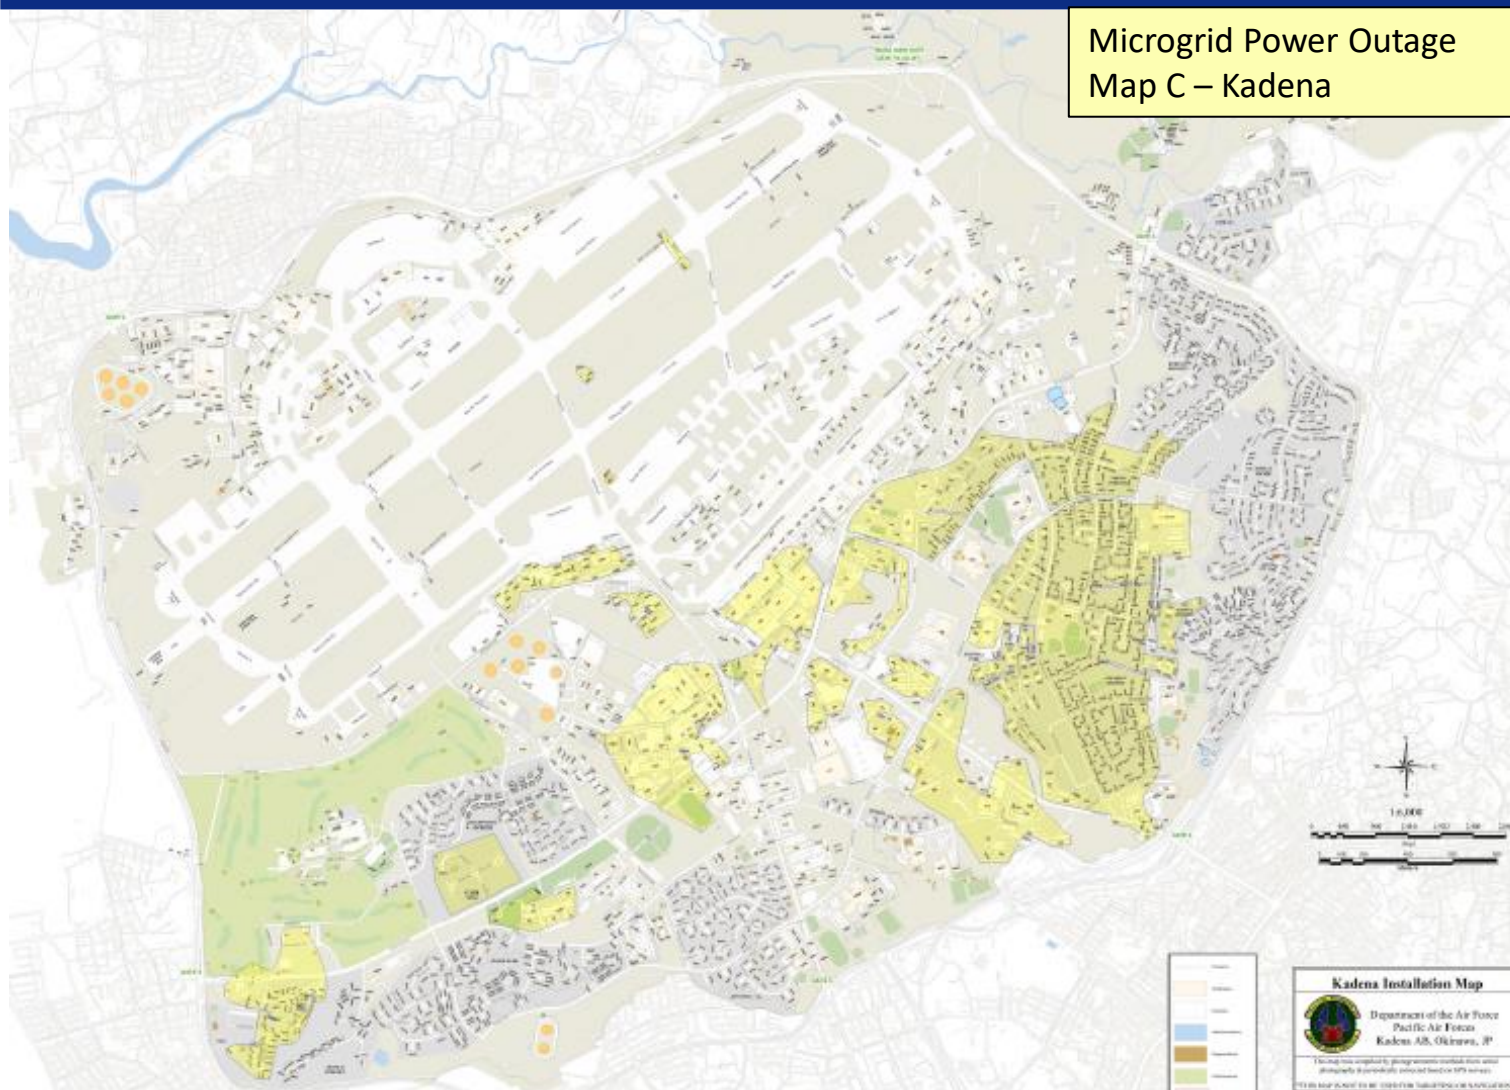

Microgrid Outage C

Microgrid Power Outage
Map C – Kadena