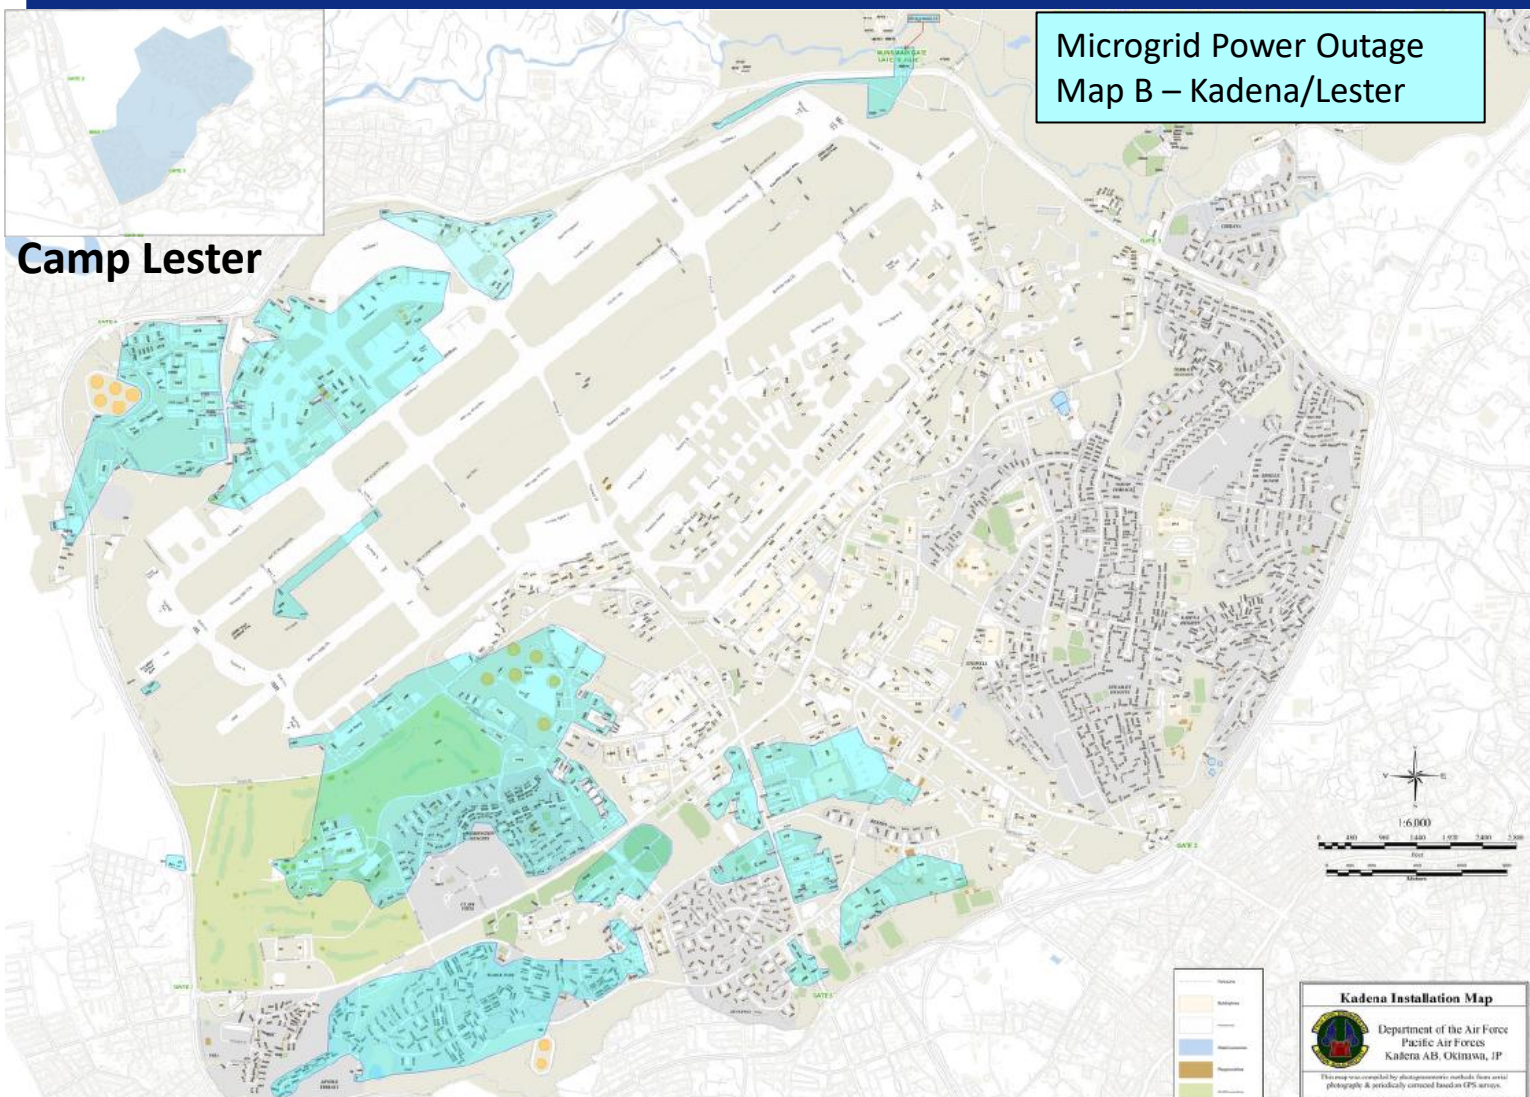

# Microgrid Outage B

Microgrid Power Outage  
Map B – Kadena/Lester

- **AREAS/FACILITIES:**
  - BASE EXCHANGE (BX)
  - BOWLING ALLEY
  - CHAPEL 1
  - CDC (B.131, 132, 334, )
  - COMMAND POST
  - COMMISSARY
  - DODE
    - AMELIA EARHART INTERMEDIATE SCHOOL
    - STEARLEY HEIGHTS ELEMENTARY
    - KADENA HIGH SCHOOL
    - KADENA MIDDLE SCHOOL
  - DORMS (138, 141, 145, 149, 151, 155, 176, 177, 302, 325, 1449, 1450, 1456, 1463, 1496, 1498, 1499)
  - DUNKIN DONUTS/BASKIN ROBINS
  - FIRE STATION 3
  - FOUR DIAMONDS
  - GOLF COURSE
  - KADENA MARINA
  - POPEYE'S RESTAURANT
  - OYLMPIC MALL (All functions)
  - POST OFFICE
  - RISNER FITNESS CENTER
  - SHOPPETTE (B.98)
  - TLF (B.437, B.507)
  - Camp Lester
- **MILITARY FAMILY HOUSING (All Units):**
  - ARNOLD TERRACE
  - BEESON
  - KADENA HEIGHTS
  - MAREK PARK
    - BAZELY TOWERS (Elevators included)
  - SEBILLE MANOR
  - CAMP LESTER (OLD & NEW)
    - DORM (B.6197)
  - WASHINGTON HEIGHTS
  - JENNINGS
- **TRAFFIC LIGHTS:**
  - SHREIBER & ADAMS
  - DOUGLAS & MCKENNON
  - SCHREIBER & VINCENT
  - DOUGLAS & SCHLEGEL
- **ATMS:**
  - OLYMPIC MALL (NEAR 93)
  - FLIGHT LINE SHOPPETTE (NEAR 3523)