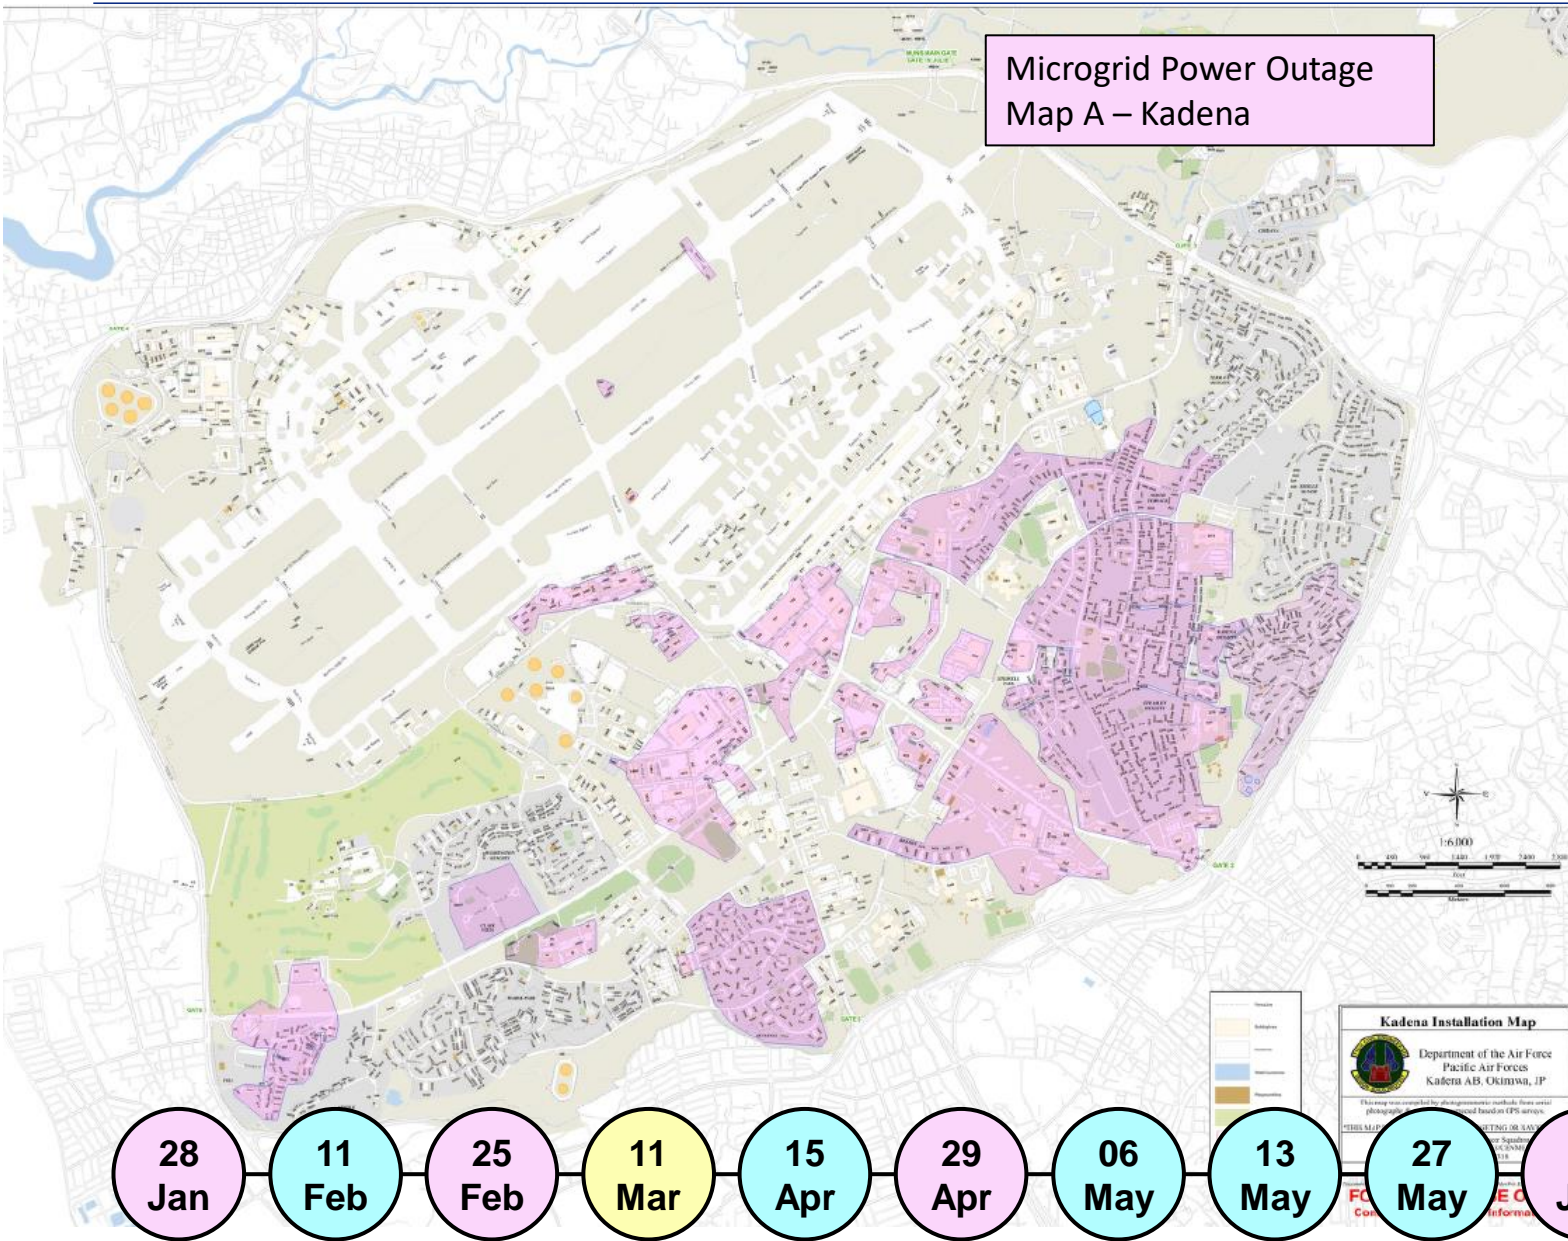

# Microgrid Outage A

Microgrid Power Outage  
Map A – Kadena

- **Areas/Facilities:**
  - ANIMAL CLINIC (731)
  - BASE THEATER (B.446)
  - BANKS (B.405, B.408, B.420, B.444)
  - CDC (131, 132, 334, 1850)
  - CHAPEL 2, 3
  - DORMS (300, 302, 325, 328, 329, 330, 332, 333, 613, 629, 630, 700, 758)
  - ENLISTED CLUB
  - FITNESS CENTER (RISNER & HABU)
  - GATE 1 & 2
  - POST OFFICE
  - PAX TERMINAL
  - PMEL (782)
  - PME CENTER
  - SCHOOLS: BOB HOPE
  - SFS (B.705)
  - VOQ
  - YOUTH CENTER (499, 1849)
  - MEDICAL CLINIC (626)
- **Housing Areas (All Units):**
  - CLARK VISTA
  - STILLWELL PARK
  - STEARLEY HEIGHTS
  - KADENA HEIGHT
  - SEBILLE MANOR
  - NORTH TERRACE
  - JENNINGS
  - BEESON
  - OCS
  - VOICE OF AMERICA
- **TRAFFIC LIGHTS:**
  - DOUGLAS & SCHREIBER)
  - DOUGLAS & KUTER)
  - KUTER & VINCENT)
  - KUTER & DAVIS)
  - B.451)
- **ATMS:**
  - AMC TERMINAL (BLDG 3409)
  - NCO CLUB (NEAR 621)
  - USO EAST & WEST SIDE (NEAR 337)
  - OFFICER CLUB (NEAR 313)
  - PENTAGON FEDERAL (NEAR 420)
  - OFFICER CLUB (NEAR 313)
  - AIRMENS CLUB (BLDG 431)

## Microgrid Outage Timeline