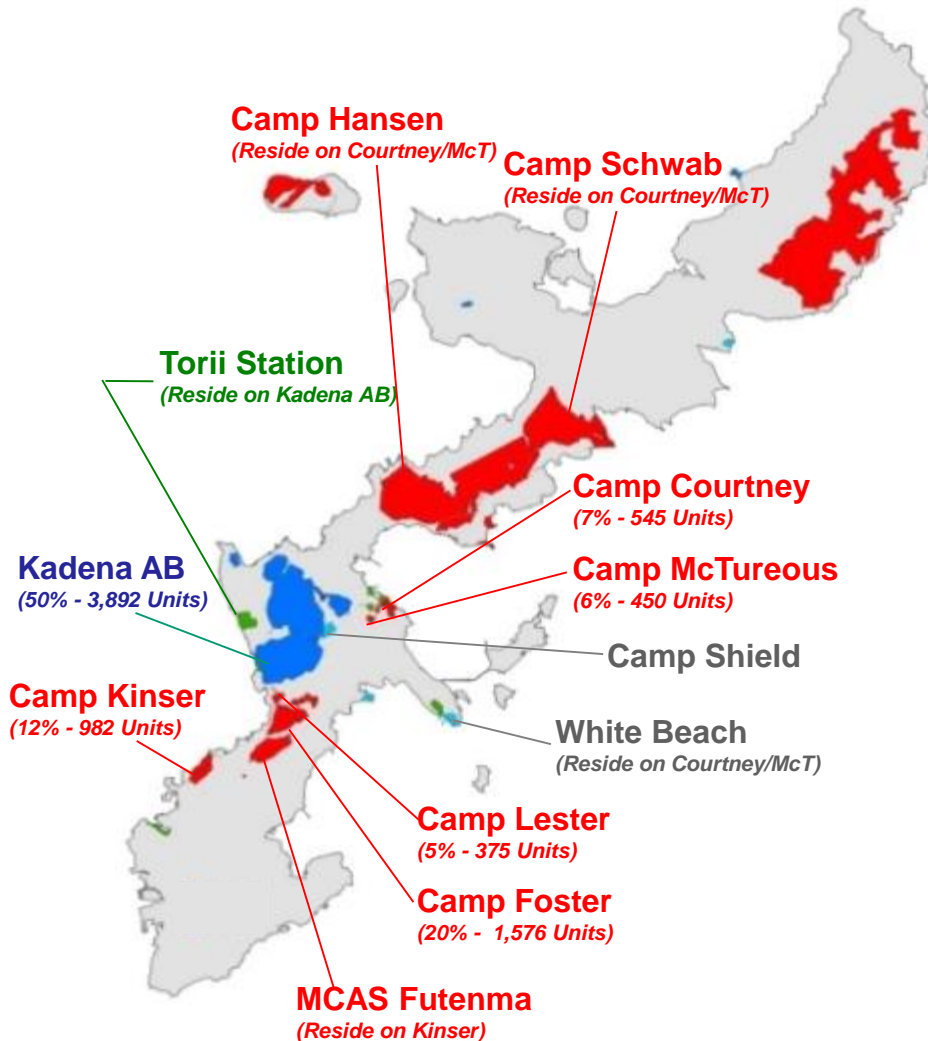

# Live Where You Work

ASSIGNED DUTY LOCATION	PRIMARY	SECONDARY
HANSEN/SCHWAB	COURTNEY MCTUREOUS	KADENA
COURTNEY MCTUREOUS WHITE BEACH	COURTNEY MCTUREOUS	KADENA
KADENA	KADENA	FOSTER
TORII STATION	KADENA	FOSTER
FOSTER	FOSTER	KINSER
CAMP BUCKNER	FOSTER	KADENA
KINSER	KINSER	FOSTER
MCAS FUTENMA	KINSER	FOSTER
NAHA PORT	KINSER	FOSTER
***Kadena includes O'Donnell & Chibana*** *** Foster includes Camp Lester ***		